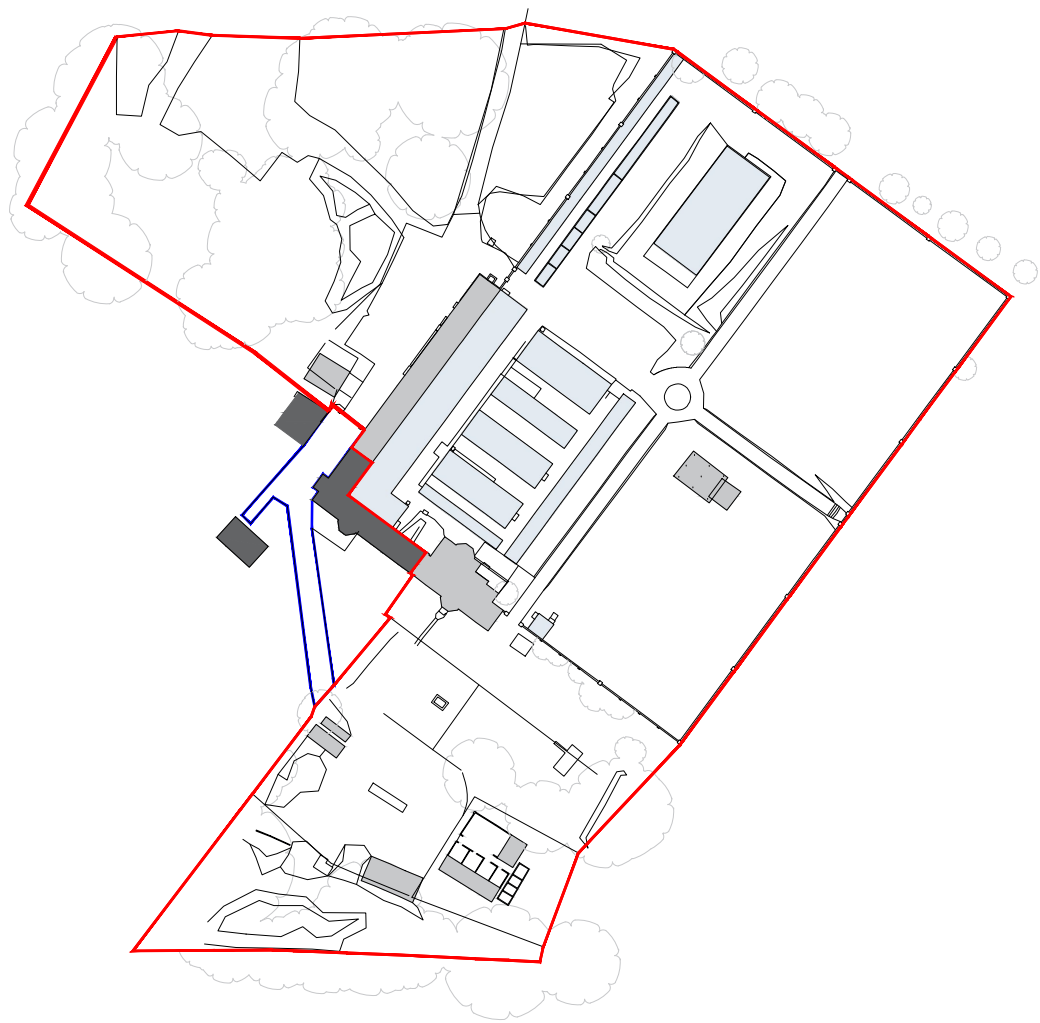

THIS DRAWING IS THE COPYRIGHT OF RXA AND SHOULD NOT BE COPIED OR REPRODUCED WITHOUT WRITTEN CONSENT. ALL DIMENSIONS MUST BE CHECKED ON SITE. DO NOT SCALE OFF THIS DRAWING EXCEPT FOR PLANNING PURPOSES. THIS DRAWING MUST BE READ IN CONJUNCTION WITH THE SPECIFICATION OF WORKS. ALL WORKS MUST BE CARRIED OUT IN ACCORDANCE WITH THE STATUTORY AUTHORITIES.

STATUS: Planning
 SCALE: 1:1250 @ A4
 DATE: STATUS:

DRAWING NO: 00521-PL-50
 TITLE: Site Location Plan
 PROJECT: **The Walled Garden, Hawkhurst**

RX Architects Limited
 Rye Creative Centre, New Road, Rye,
 East Sussex TN31 7LS
 t 01797 217220 www.rxarchitects.com
 e studio@rxarchitects.com