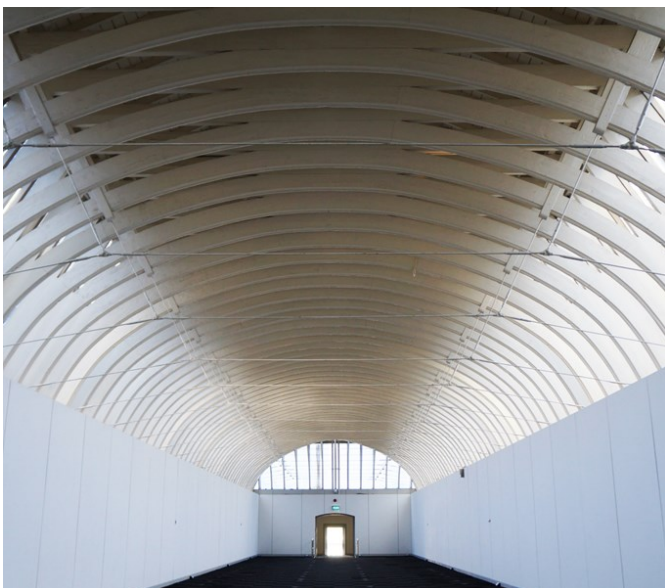

Modern Victorian Event Space

City of London | Ref 20118

Modern Victorian Event Space

City of London | Ref 20118

Modern Victorian Event Space

City of London | Ref 20118