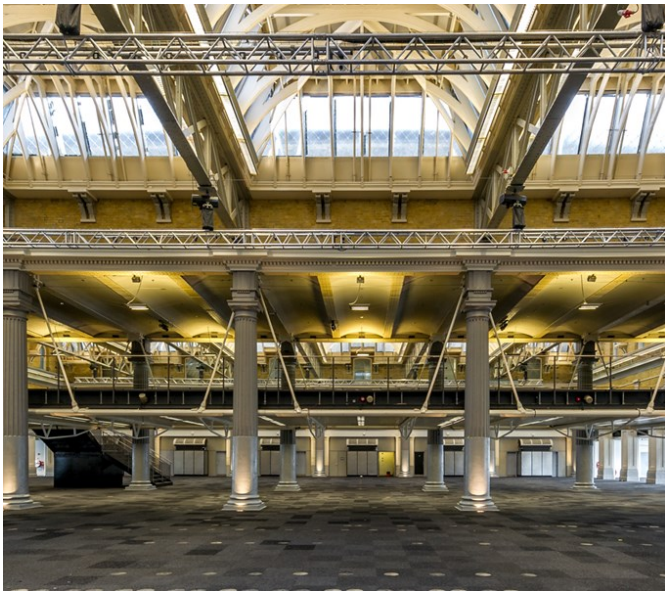

Modern Victorian Event Space

City of London | Ref 20118

Modern Victorian Event Space

City of London | Ref 20118

Modern Victorian Event Space

City of London | Ref 20118