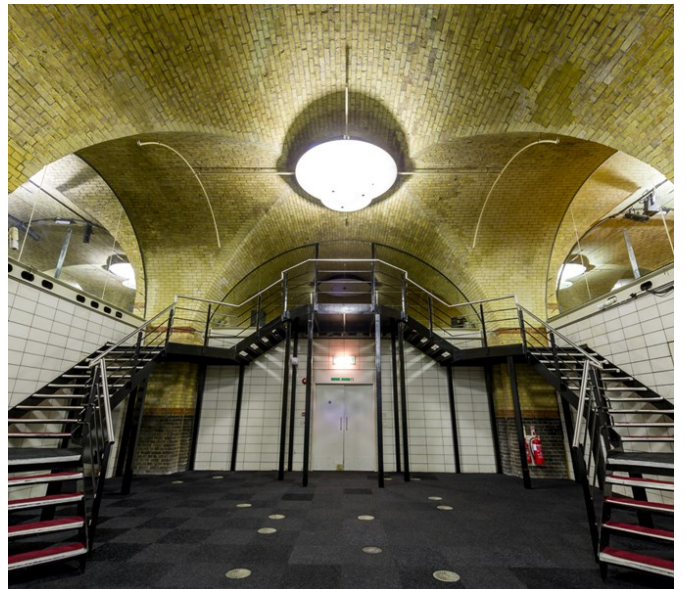

Modern Victorian Event Space

City of London | Ref 20118

Modern Victorian Event Space

City of London | Ref 20118

Modern Victorian Event Space

City of London | Ref 20118