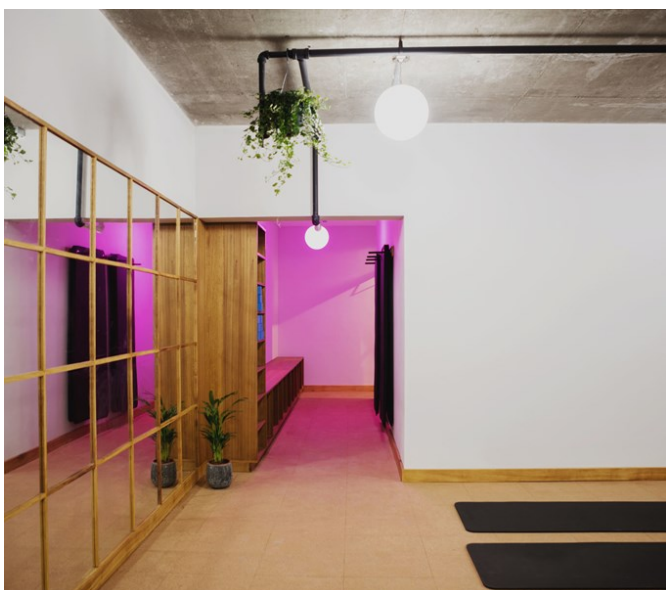

# Brutalist Multi-functional Studio

City of London | Ref 31475