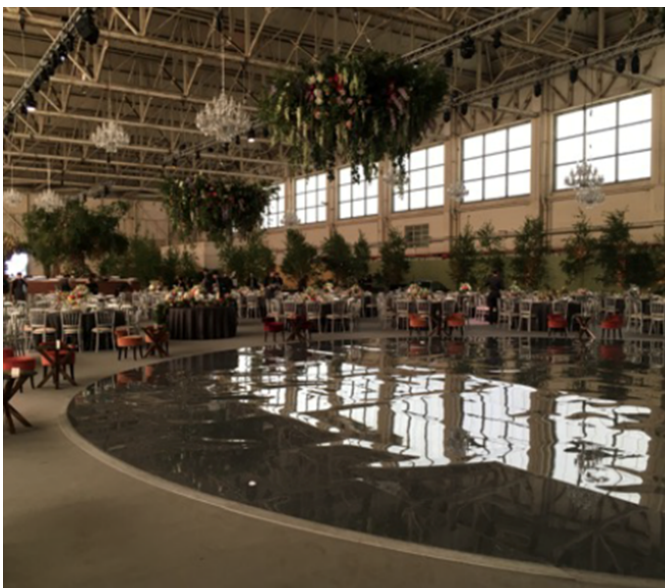

Car Launch Warehouse

Oxfordshire | Ref 31484

Car Launch Warehouse

Oxfordshire | Ref 31484