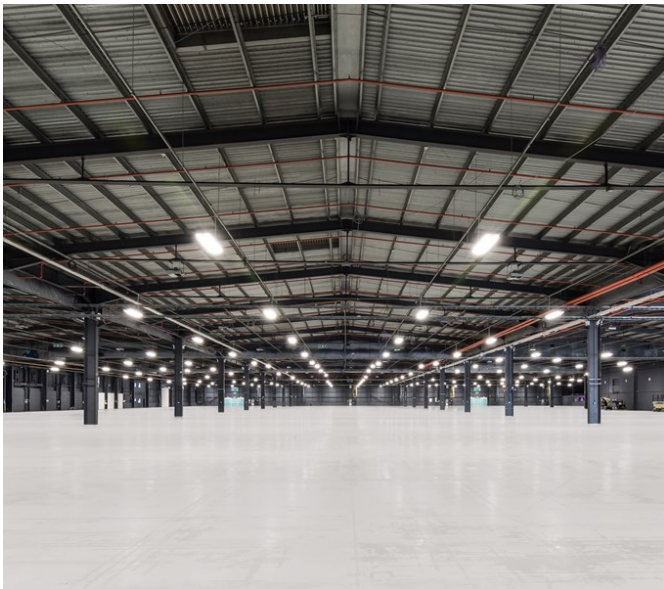

Event Venue & Warehouse

Greater Manchester | Ref 31659

Event Venue & Warehouse

Greater Manchester | Ref 31659

Event Venue & Warehouse

Greater Manchester | Ref 31659