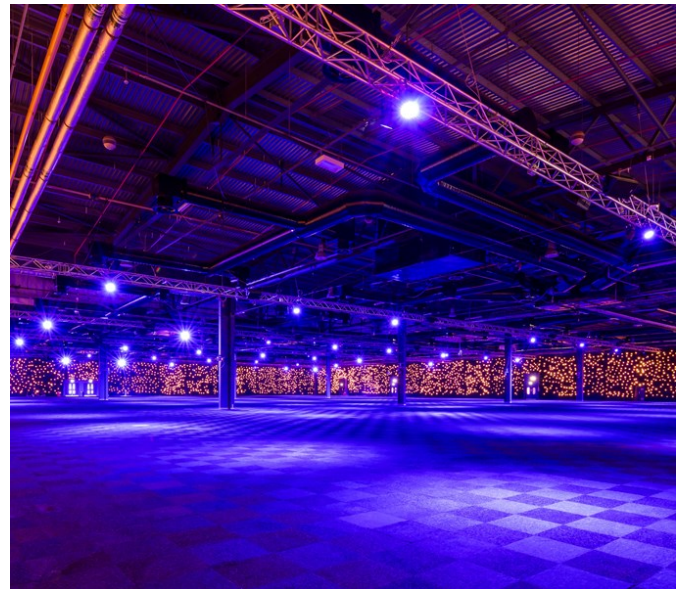

Event Venue & Warehouse

Greater Manchester | Ref 31659

Event Venue & Warehouse

Greater Manchester | Ref 31659

Event Venue & Warehouse

Greater Manchester | Ref 31659