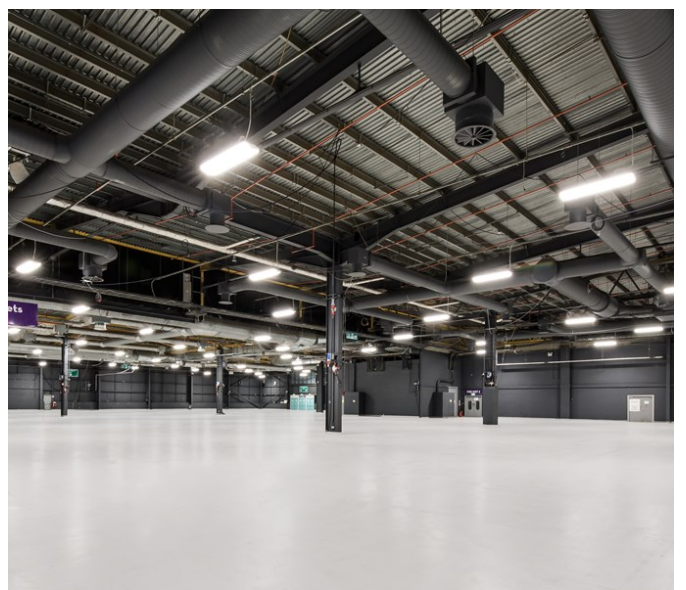

Event Venue & Warehouse

Greater Manchester | Ref 31659

Event Venue & Warehouse

Greater Manchester | Ref 31659

Event Venue & Warehouse

Greater Manchester | Ref 31659