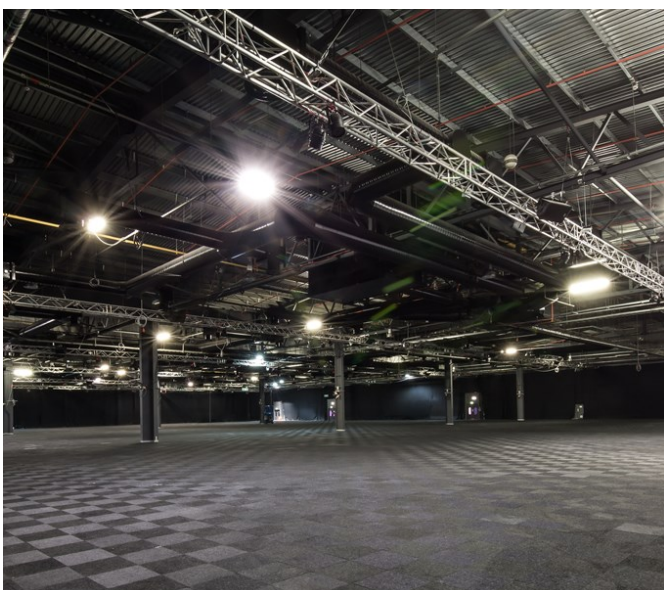

Event Venue & Warehouse

Greater Manchester | Ref 31659

Event Venue & Warehouse

Greater Manchester | Ref 31659

Event Venue & Warehouse

Greater Manchester | Ref 31659