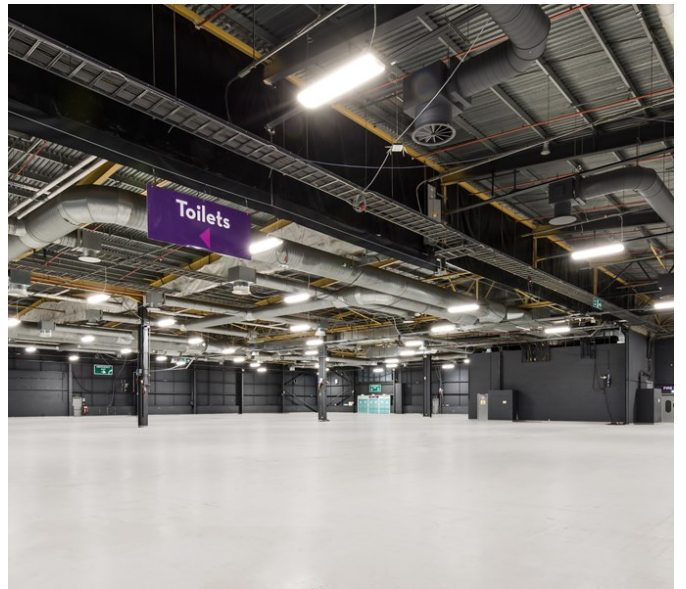

Event Venue & Warehouse

Greater Manchester | Ref 31659

Event Venue & Warehouse

Greater Manchester | Ref 31659

Event Venue & Warehouse

Greater Manchester | Ref 31659