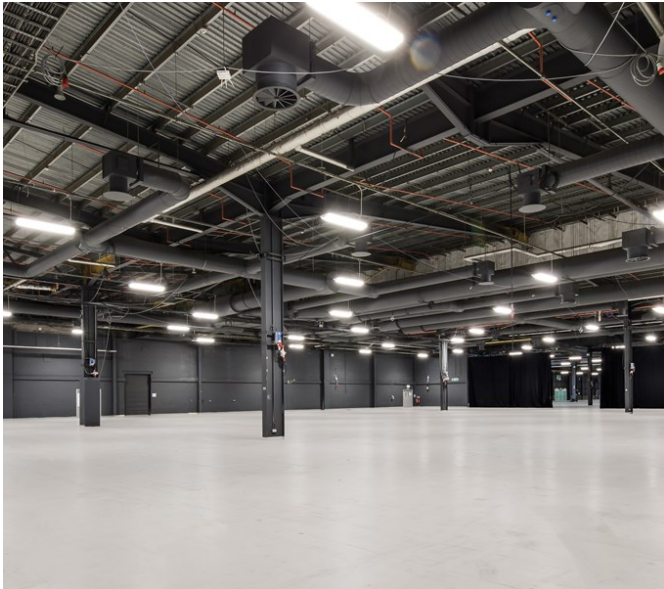

Event Venue & Warehouse

Greater Manchester | Ref 31659

Event Venue & Warehouse

Greater Manchester | Ref 31659

Event Venue & Warehouse

Greater Manchester | Ref 31659