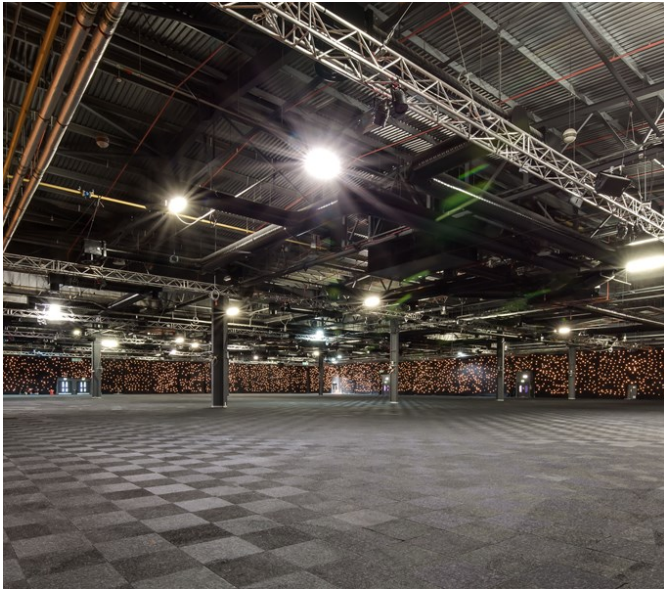

Event Venue & Warehouse

Greater Manchester | Ref 31659

Event Venue & Warehouse

Greater Manchester | Ref 31659

Event Venue & Warehouse

Greater Manchester | Ref 31659