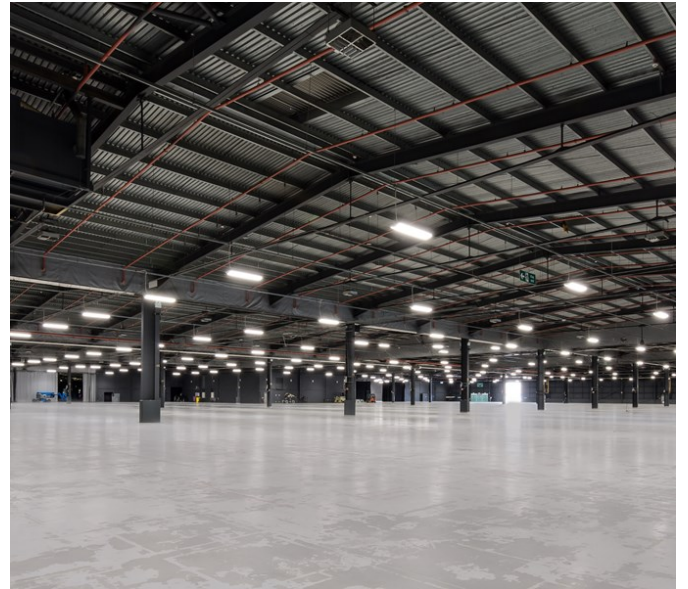

Event Venue & Warehouse

Greater Manchester | Ref 31659

Event Venue & Warehouse

Greater Manchester | Ref 31659

Event Venue & Warehouse

Greater Manchester | Ref 31659