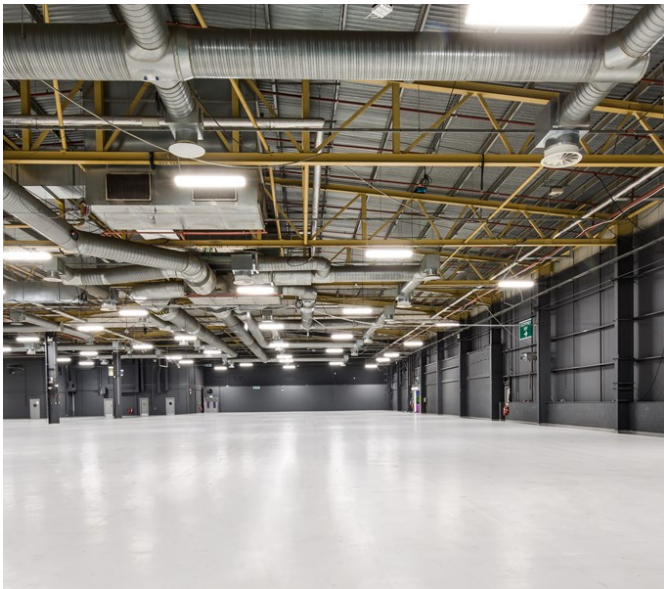

Event Venue & Warehouse

Greater Manchester | Ref 31659

Event Venue & Warehouse

Greater Manchester | Ref 31659

Event Venue & Warehouse

Greater Manchester | Ref 31659