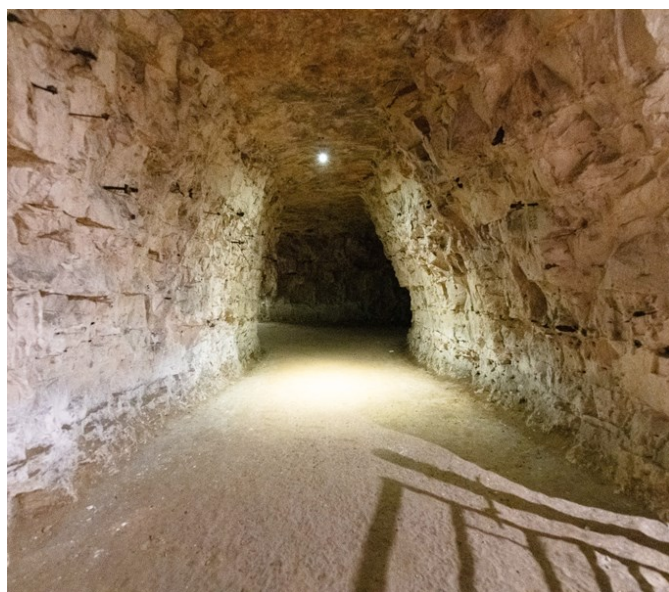

Man-Made Caves in South East London

Bromley | Ref 32916

Man-Made Caves in South East London

Bromley | Ref 32916

Man-Made Caves in South East London

Bromley | Ref 32916

Man-Made Caves in South East London

Bromley | Ref 32916