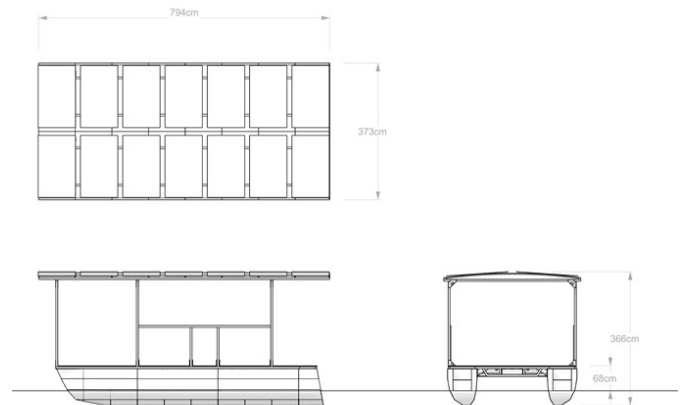

Pontoon Catamaran Boat & Platform

Newham | Ref 33344

Dimensions

Pontoon Catamaran Boat & Platform

Newham | Ref 33344